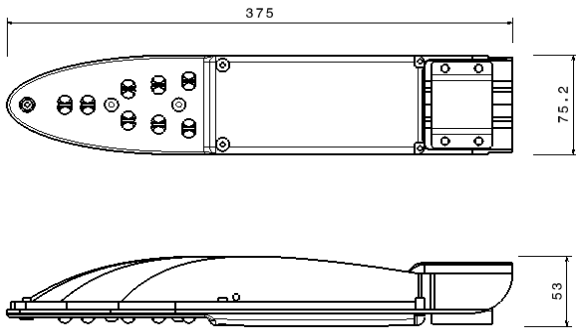

# Product TDS

Model No.: QL6651PD

Description: QL LED Street Light - Rocket

Trademark: Canopus™

## Product Dimensions