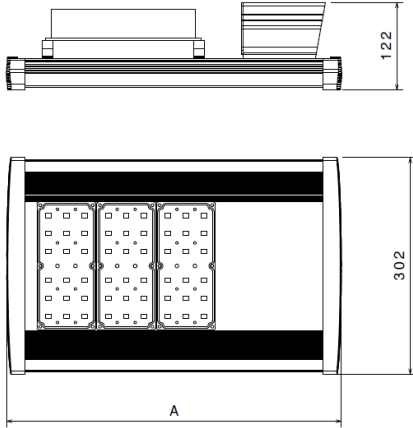

QUADRALUMEN
LED by life

Product TDS

Model No.: QL6601EX

Description: QL LED Street Light – Red End Caps

Trademark: Canopus™

Product Dimensions

Product Image

System Wattage (Watts)	Input Voltage (AC)	Power Factor (PF)	THD	Driver Surge Protection	CCT Available	L=A (MM)	Height (MM)	Width (MM)
60w	120-270	> 0.95	<10%	7Kv	5700k	365	122	302
72w						365	122	302
90w						365	122	302
100w						365	122	302
120w						465	122	302
150w						465	122	302
180w						515	122	302
200w						515	122	302