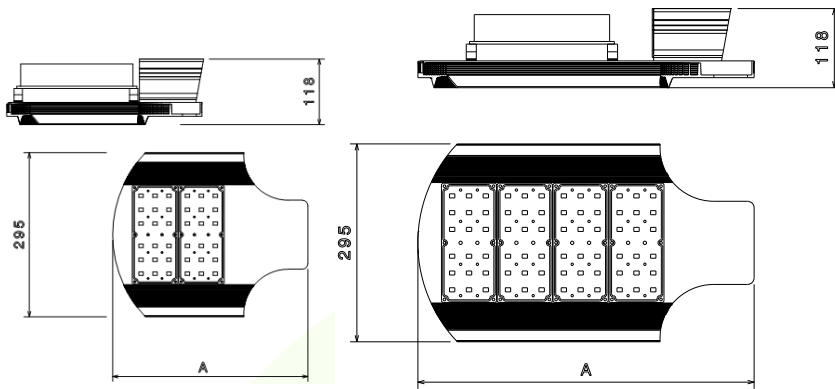

QUADRALUMEN
LED by life

Product TDS

Model No.: QL6601EX

Description: QL LED Street Light – Arc Shape

Trademark: Canopus™

Product Dimensions

Product Image

System Wattage (Watts)	Input Voltage (AC)	Power Factor (PF)	THD	Driver Surge Protection	CCT Available	L (MM)	Height (MM)	Width (MM)
60w	120-270	> 0.95	<10%	7Kv	5700k	350	118	295
72w						350	118	295
90w						350	118	295
100w						350	118	295
120w						450	118	295
150w						450	118	295
180w						500	118	295
200w						500	118	295

Lumen Output: 95-110 Lumens/Watt

LED Type	LED Make	Secondary Optics	CRI	Optics Efficacy	Main Housing	IP Protection-Complete Luminaire
Discrete	CREE/Samsung	LED Composite PC Lenses	> 70	> 100	AL. Extrusion	IP66